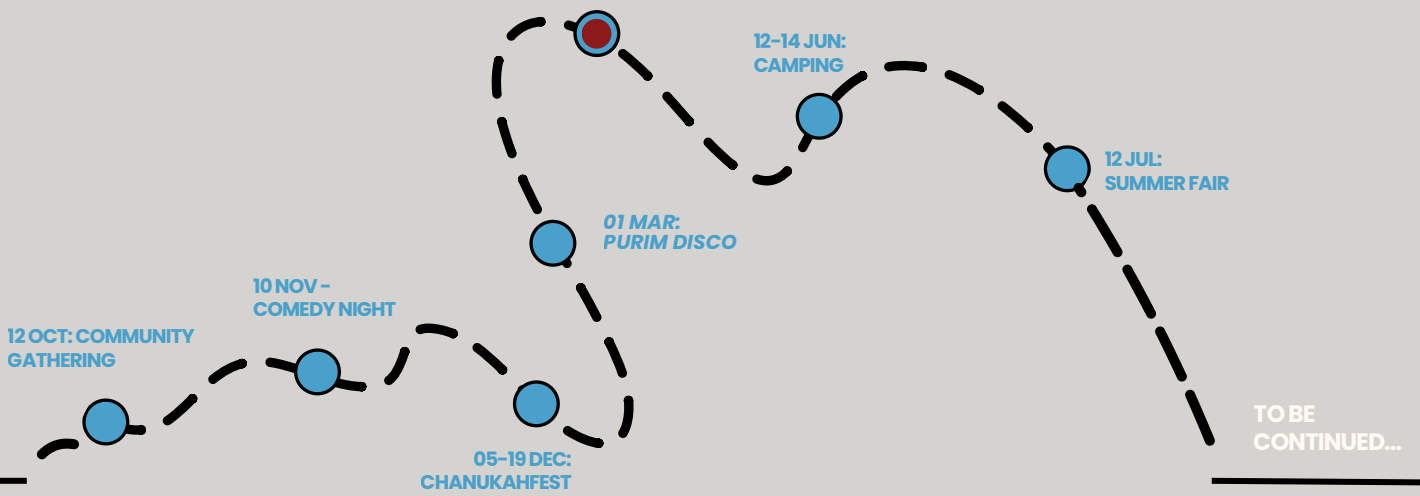

Roadmap

Because every journey needs direction.

NEXT UP

**4 MAY:
FAMILY FUN RUN**

→ **Save the dates**

and be part of the year we're building together.